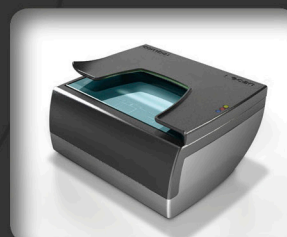

PROGRAMMING & INTERFACES

Supported Operation Systems	Windows 7, Vista, XP (32/64 bit, WHQL certified) 32/64 bit Server 2008 R2 and Server 2003 Linux Debian 6.06, 7, Ubuntu 10.0.4, 12.0.4, CentOS 6.3 and Open Suse 12.1
Software Development Kit (SDK)	Complete SDK including DLLs and demo programs
Programming Languages	C/C++, C#, Visual Basic 6.0, Delphi, VB.NET, Java
General Interfaces	ARH native, Twain and Micros Opera™
Advanced Document Authentication Module	Data consistency checks: MRZ vs. VIZ vs. Bar codes IR B900 check
PC Connection	USB2.0 high speed
Status indicators	Three programmable status LEDs (yellow, red, green)
Internal Memory	Storing factory calibration
Firmware Upgrade	Automatic, via USB

MECHANICAL AND OTHER DATA

Size (width × depth × height)	152 mm × 130 mm × 82 mm (5.98" × 5.12" × 3.23")
Weight	0.6 kg (1.32 lbs.)
Operating Temperature	5 °C - 45 °C (45 °F - 113 °F)
Operating Humidity	0-95 % (non-condensing)
Power supply	From USB, no external power supply is required
IP rate	IP53
Case	Sturdy ABS-PC plastic
Security	Kensington® security slot
Window glass	4 mm tempered glass
Compliances	FCC, CE, WEEE, RoHS
Maintenance	No moving parts, maintenance-free operation
Warranty	12 months warranty, upgradeable

Technical specifications are subject to change without prior notice. This document does not constitute an offer.

ADDRESS: ALKOTAS UTCA 41, H-1123 BUDAPEST, HUNGARY, EU
PHONE: +36 1 201 9650 • FAX: +36 1 201 9651
WWW.ARH.HU • EMAIL: SENDINFO@ARH.HU