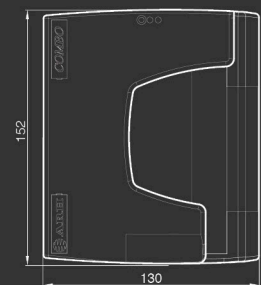

Active Scan Area	125 mm × 55 mm (4.92" × 2.17")
Illumination Sources	LED visible white, IR (B900)
Image Resolution	500 PPI
Provided Images	Visible, IR, OVD image, glare-free image
Image Formats	BMP, JPG, JPG2000 and PNG
Image Color Depth	24 bits/pixels [RGB, 8 bits/pixels (IR image)]

READING CAPABILITY

Automatic Document Detection (ADD)	YES
Reflection Removal (RR)	YES
ICAO MRZ Reading	ICAO compliant documents per ICAO 9303 specification Part 1, Part 1v2, Part 2, Part 3 and Part 3 _{v2} for Type ID-1, ID-2 and ID-3 MRZ Optical Character Recognition
VIZ Reading	Available, based on user-defined fields
Barcode Reading	1D: UPC-A, EAN8, EAN13, Code39, Code128 and ITF 2D: PDF 417, Data Matrix, QR Code, Aztec Code From paper based documents and mobile devices AAMVA compliant PDF417 and IATA BCBP

MECHANICAL AND OTHER DATA

Size (width × depth × height)	152 mm × 130 mm × 82 mm (5.98" × 5.12" × 3.23")
Weight	0.6 kg (1.32 lbs.)
Operating Temperature	5 °C - 45 °C (45 °F - 113 °F)
Operating Humidity	0-95 % (non-condensing)
Power supply	From USB, no external power supply is required
IP rate	IP53
Case	Sturdy ABS-PC plastic
Security	Kensington® security slot
Window glass	4 mm tempered glass
Compliances	FCC, CE, WEEE, RoHS
Maintenance	No moving parts, maintenance-free operation
Warranty	12 months warranty, upgradeable