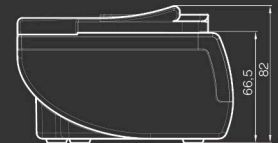

Active Scan Area	125 mm × 55 mm (4.92" × 2.17")
Illumination Sources	LED visible white, IR (B900)
Image Resolution	500 PPI
Provided Images	Visible, IR, OVD image, glare-free image
Image Formats	BMP, JPG, JPG2000 and PNG
Image Color Depth	24 bits/pixels [RGB, 8 bits/pixels (IR image)]

READING CAPABILITY

Automatic Document Detection (ADD)	YES
Reflection Removal (RR)	YES
ICAO MRZ Reading	ICAO compliant documents per ICAO 9303 specification Part 1, Part 1v2, Part 2, Part 3 and Part 3 _{v2} for Type ID-1, ID-2 and ID-3 MRZ Optical Character Recognition
VIZ Reading	Available, based on user-defined fields
Barcode Reading	1D: UPC-A, EAN8, EAN13, Code39, Code128 and ITF 2D: PDF 417, Data Matrix, QR Code, Aztec Code From paper based documents and mobile devices AAMVA compliant PDF417 and IATA BCBP

MECHANICAL AND OTHER DATA

Size (width × depth × height)	152 mm × 130 mm × 82 mm (5.98" × 5.12" × 3.23")
Weight	0.6 kg (1.32 lbs.)
Operating Temperature	5 °C - 45 °C (45 °F - 113 °F)
Operating Humidity	0-95 % (non-condensing)
Power supply	From USB, no external power supply is required
IP rate	IP53
Case	Sturdy ABS-PC plastic
Security	Kensington® security slot
Window glass	4 mm tempered glass
Compliances	FCC, CE, WEEE, RoHS
Maintenance	No moving parts, maintenance-free operation
Warranty	12 months warranty, upgradeable