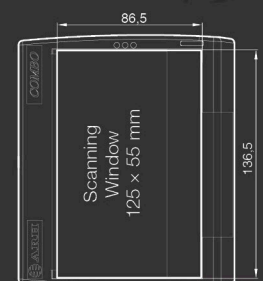

Active Scan Area	125 mm × 55 mm (4.92" × 2.17")
Illumination Sources	LED visible white, IR (B900)
Image Resolution	500 PPI
Provided Images	Visible, IR, OVD image, glare-free image
Image Formats	BMP, JPG, JPG2000 and PNG
Image Color Depth	24 bits/pixels [RGB, 8 bits/pixels (IR image)]

READING CAPABILITY

Automatic Document Detection (ADD)	YES
Reflection Removal (RR)	YES
ICAO MRZ Reading	ICAO compliant documents per ICAO 9303 specification Part 1, Part 1v2, Part 2, Part 3 and Part 3 _{v2} for Type ID-1, ID-2 and ID-3 MRZ Optical Character Recognition
VIZ Reading	Available, based on user-defined fields
Barcode Reading	1D: UPC-A, EAN8, EAN13, Code39, Code128 and ITF 2D: PDF 417, Data Matrix, QR Code, Aztec Code From paper based documents and mobile devices AAMVA compliant PDF417 and IATA BCBP

MECHANICAL AND OTHER DATA

Size (width × depth × height)	152 mm × 130 mm × 82 mm (5.98" × 5.12" × 3.23")
Weight	0.6 kg (1.32 lbs.)
Operating Temperature	5 °C - 45 °C (45 °F - 113 °F)
Operating Humidity	0-95 % (non-condensing)
Power supply	From USB, no external power supply is required
IP rate	IP53
Case	Sturdy ABS-PC plastic
Security	Kensington® security slot
Window glass	4 mm tempered glass
Compliances	FCC, CE, WEEE, RoHS
Maintenance	No moving parts, maintenance-free operation
Warranty	12 months warranty, upgradeable